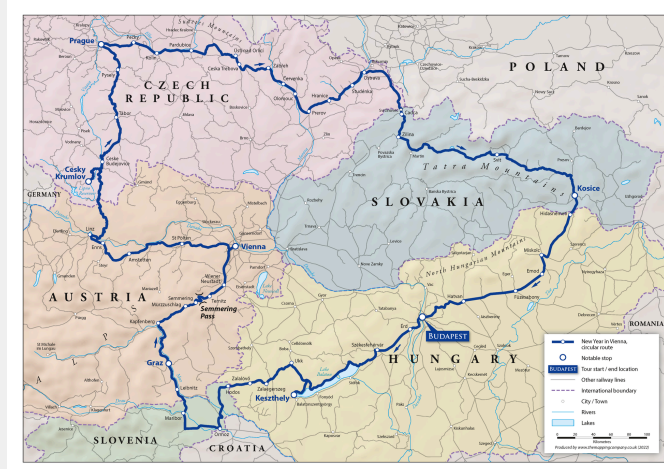

BUDAPEST TO VIENNA

NEW YEAR IN VIENNA

Golden Eagle Danube Express

AN INTRODUCTION TO GOLDEN EAGLE LUXURY TRAINS THE GOLDEN EAGLE DANUBE EXPRESS – NEW YEAR IN VIENNA

TOUR INCLUDES

2N BUDAPEST HOTEL
5N GOLDEN EAGLE DANUBE EXPRESS
1N BUDAPEST HOTEL

COUNTRIES VISITED:

HUNGARY – AUSTRIA – CZECH REPUBLIC –
SLOVAKIA – HUNGARY

BUDAPEST – VIENNA 9D/8N

DEPARTURE DATES

2024

DEC 28 – JAN 05 2025

2025

DEC 28 – JAN 05 2026

2025 PRICES FROM (USD)

$14 695 (PP BASED ON TWIN SHARE)

DAY BY DAY SCHEDULE AND TOUR HIGHLIGHTS

*BUDAPEST – KESZTHELY – GRAZ – VIENNA – CESKY KRUMLOV -
PRAGUE – KOSICE - BUDAPEST*

DAY 1 BUDAPEST - Welcome Reception Dinner

DAY 2 BUDAPEST – City tour

DAY 3 KESZTHELY – Board the Golden Eagle Danube Express

DAY 4 GRAZ & VIENNA – Viennese Waltz lesson, New Year Gala Dinner

DAY 5 VIENNA – Freedom of Choice touring

DAY 6 CESKY KRUMLOV & PRAGUE – Private Classical concert

DAY 7 PRAGUE – Vintage tram ride

DAY 8 KOSICE & BUDAPEST – Central square Kosice

DAY 9 BUDAPEST – Departure day

*2026 provisional and subject to change